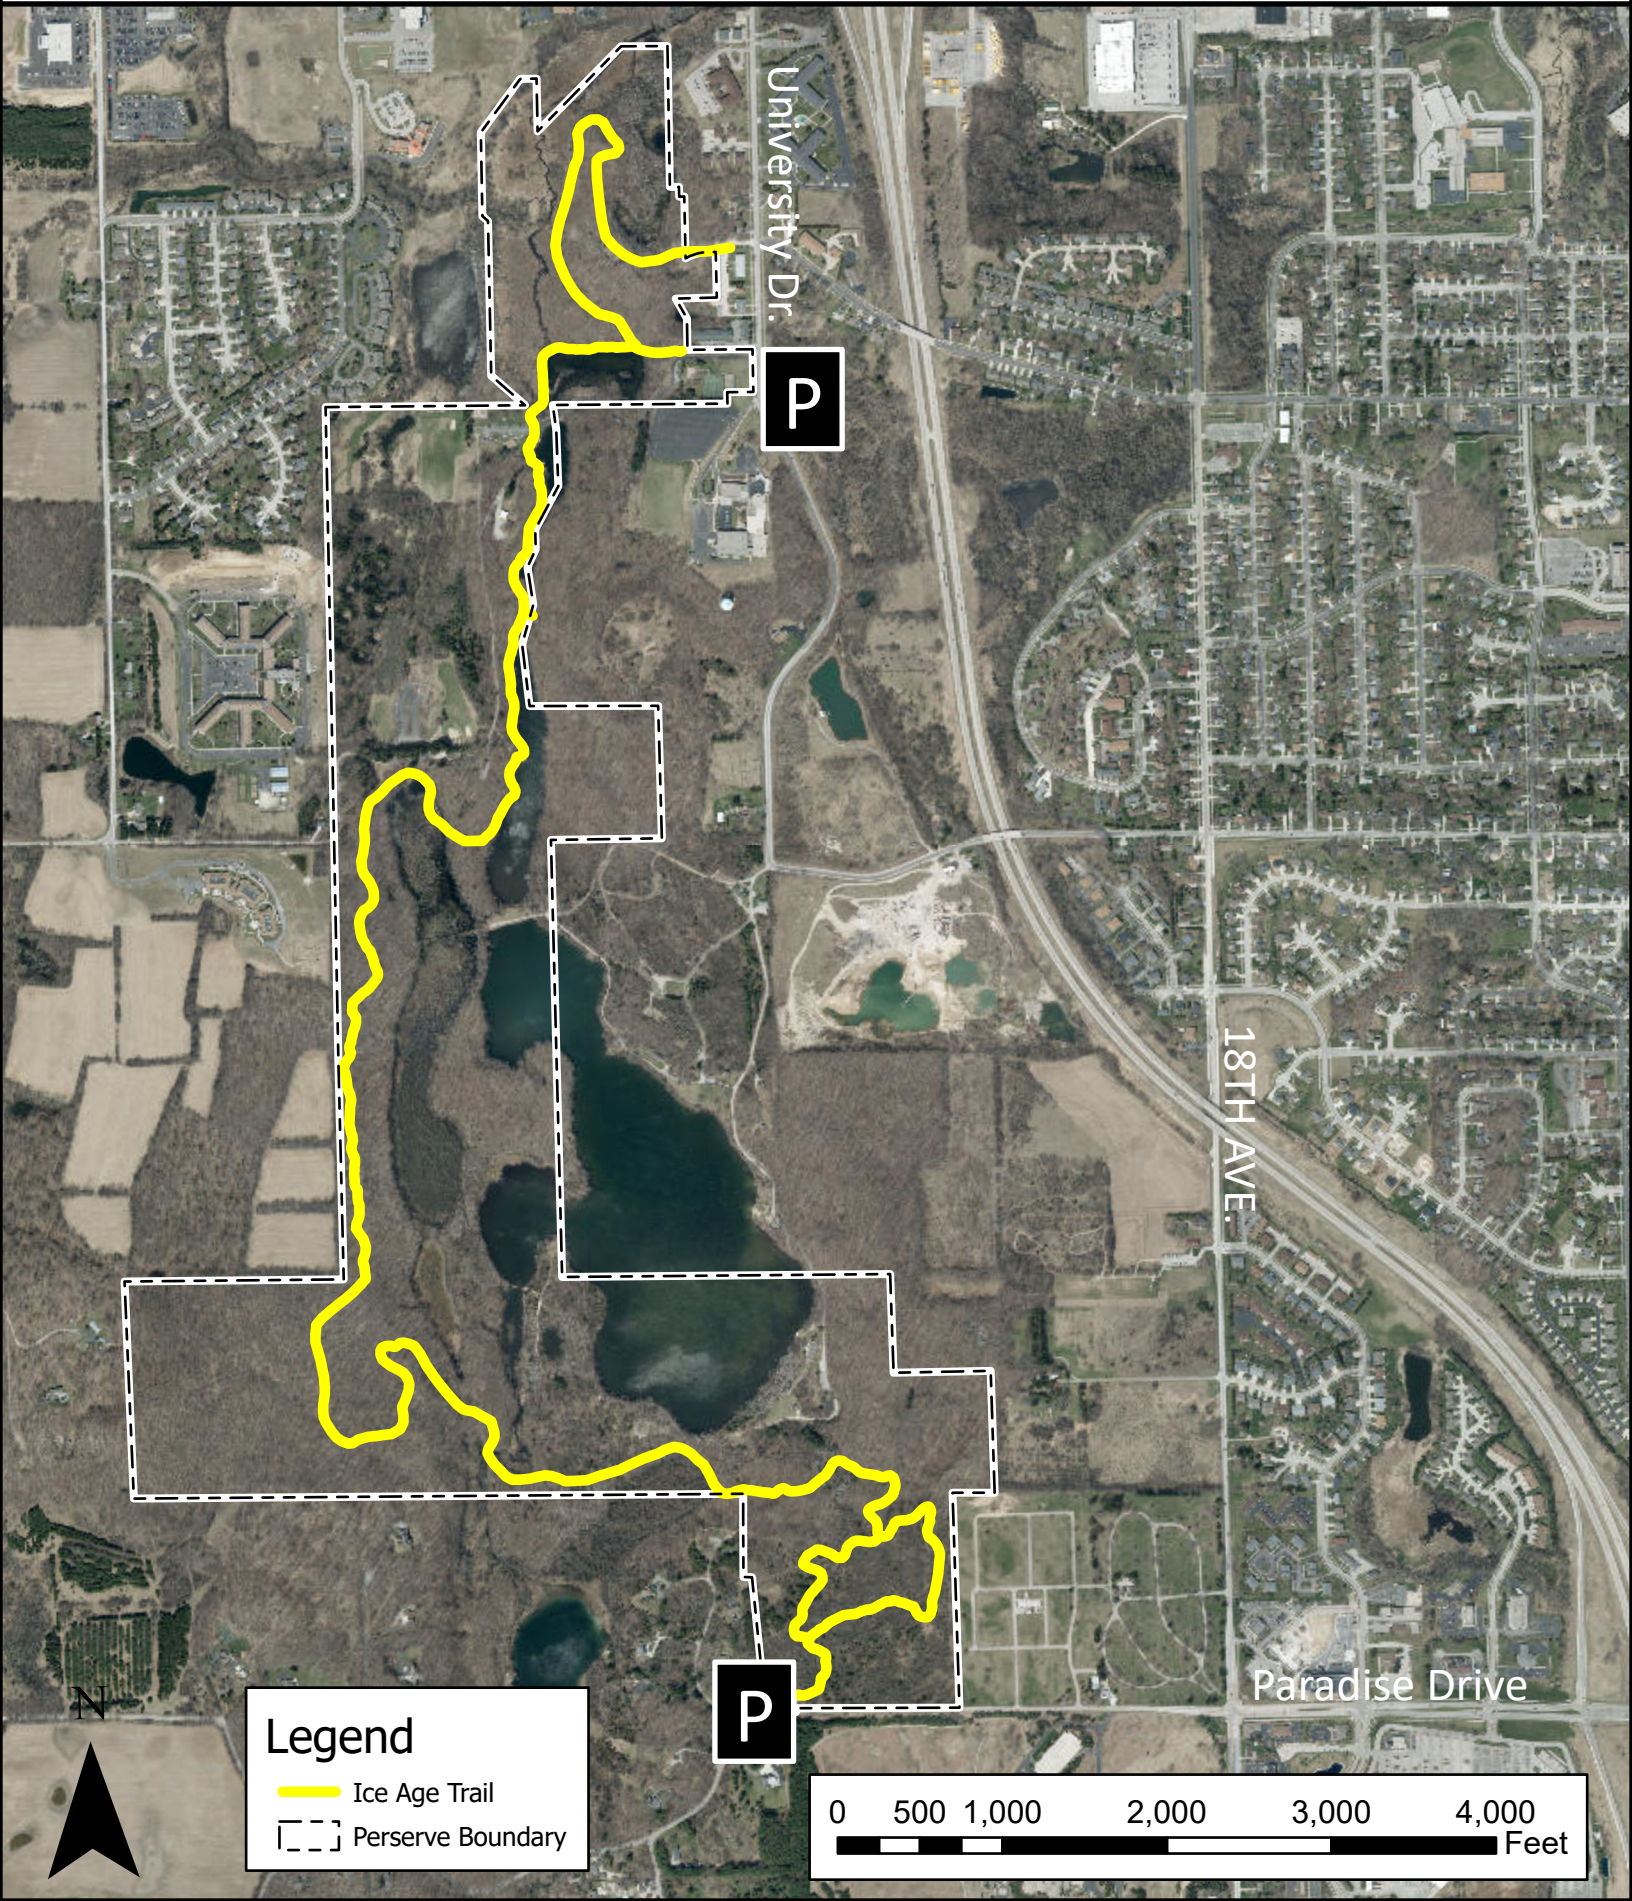

Lockman Property

Ice Age Trail Head: 3470 Paradise Drive, West Bend WI, 53095

University Dr.

P

18TH AVE.

Paradise Drive

P

Legend

- Ice Age Trail
- Preserve Boundary